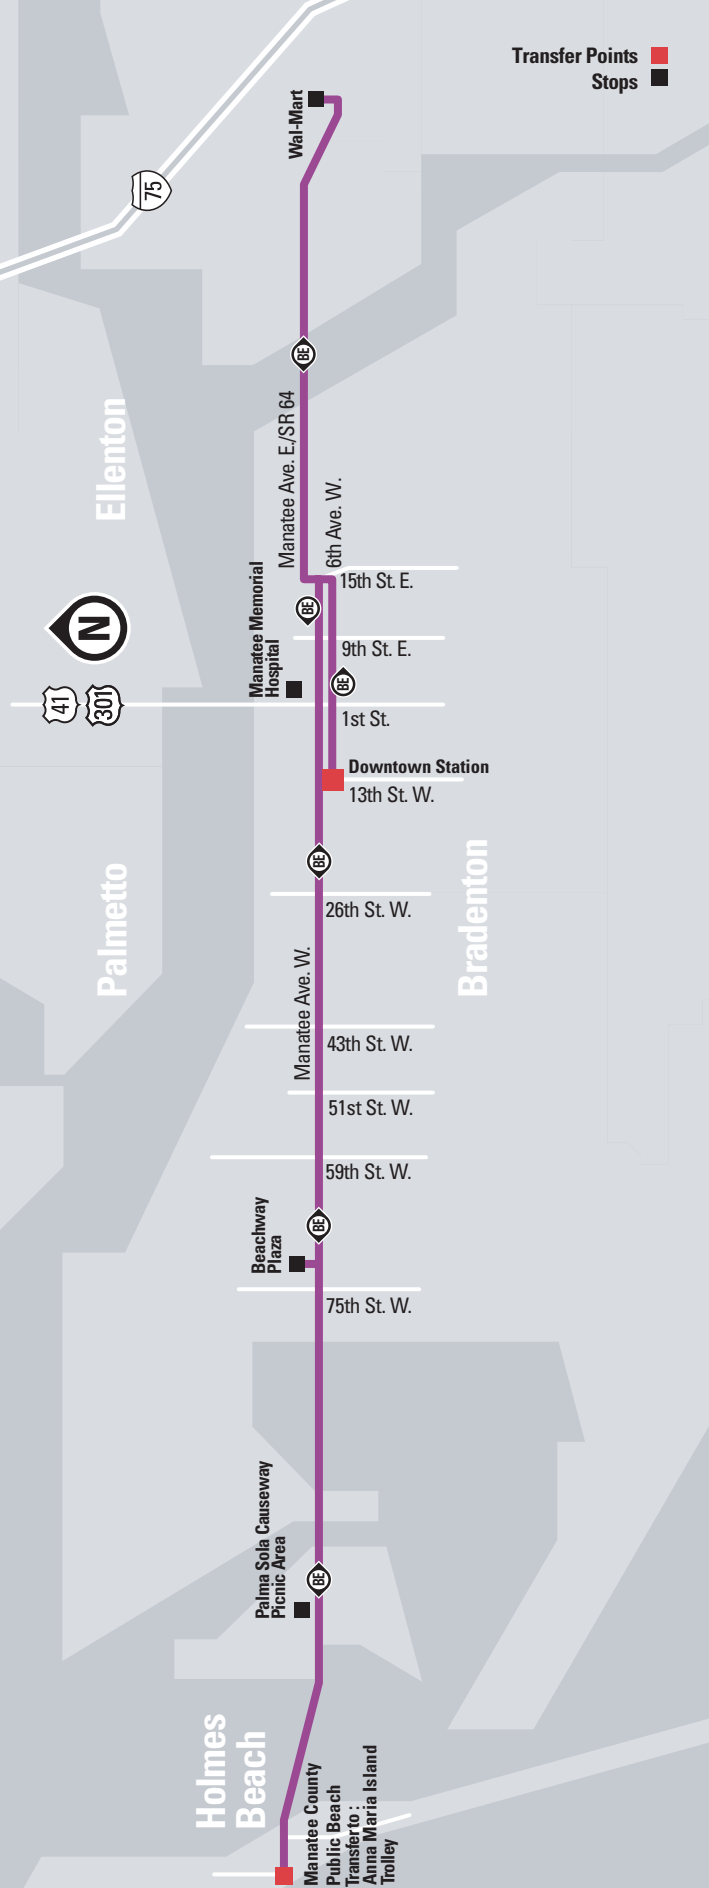

Transfer Points ■
Stops ■

BE Beach Express

Service Days	Wal-Mart on SR 64	Downtown Station 13th St. W/6th Ave. W.	Manatee Ave. at 75th St. W.	Manatee County Beach
Su/Hol	9:00	9:15	9:30	9:45
Su/Hol	10:30	10:45	11:00	11:15
Su/Hol	12:00	12:15	12:30	12:45
Su/Hol	1:30	1:45	2:00	2:15
Su/Hol	3:00	3:15	3:30	3:45
Su/Hol	4:30	4:45	5:00	5:15

Please note that all times are leave times.

Black time points = A.M. **Bold, blue time points = P.M.**

Bus Fare: Free

This bus service runs every Sunday and the following holidays: New Year's Day, Memorial Day, Independence Day, Labor Day, Thanksgiving Day and Christmas Day.

Please note: The Beach Express stops at all bus stops along S.R. 64.

BE Beach Express

Service Days	Manatee County Beach	Manatee Ave. at 75th St. W.	Downtown Station 13th St. W/6th Ave. W.	Wal-Mart on SR 64
Su/Hol	9:45	10:00	10:15	10:30
Su/Hol	11:15	11:30	11:45	12:00
Su/Hol	12:45	1:00	1:15	1:30
Su/Hol	2:15	2:30	2:45	3:00
Su/Hol	3:45	4:00	4:15	4:30
Su/Hol	5:15	5:30	5:45	6:00

Route Beach Express

For more schedules or MCAT information visit www.myanatee.org/mcat